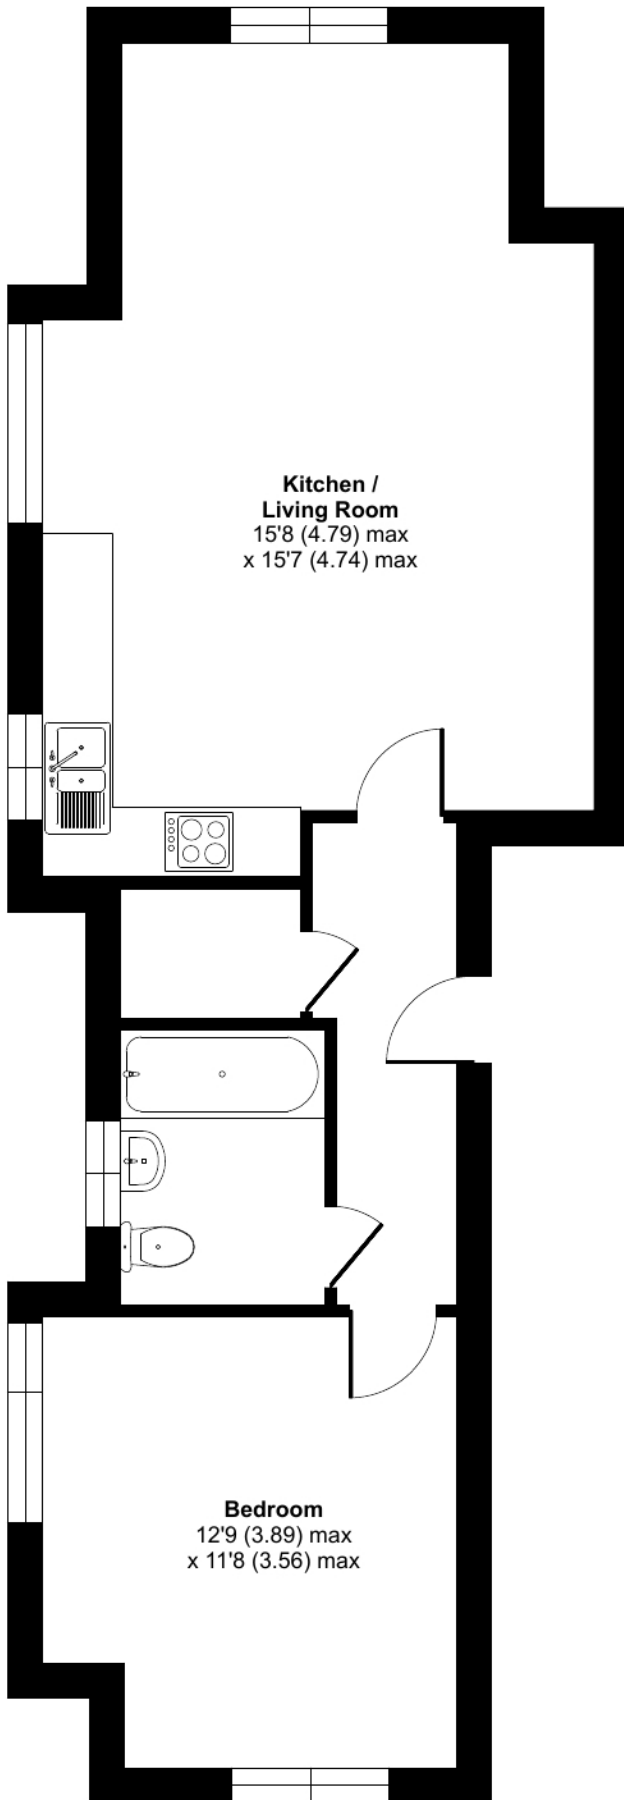

Fleet Road, Fleet, GU51

First Floor 1 = 587 sq ft / 54.5 sq m

First Floor 2 = 572 sq ft / 53.1 sq m

Total = 1159 sq ft / 107.6 sq m

For identification only - Not to scale

FIRST FLOOR 1

FIRST FLOOR 2