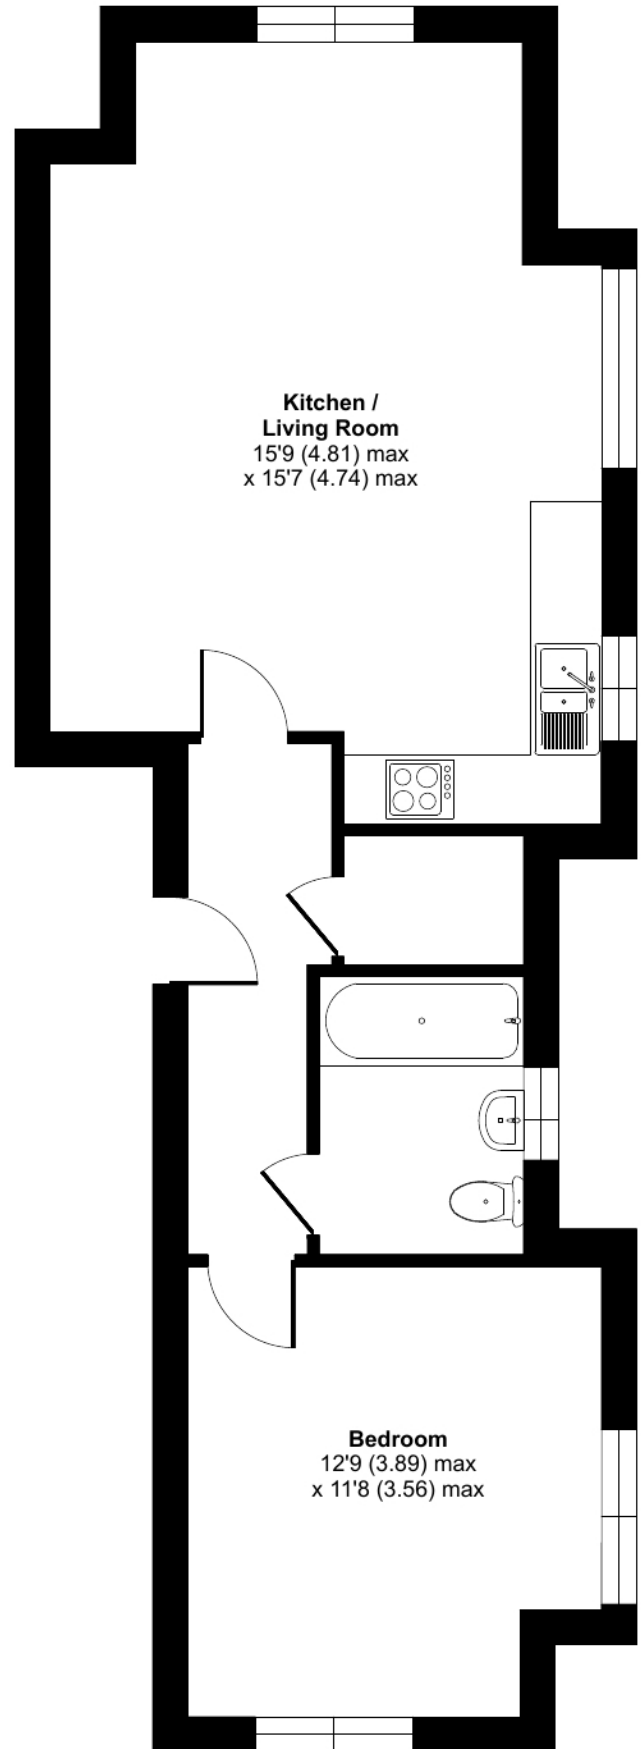

Fleet Road, Fleet, GU51

First Floor 1 = 587 sq ft / 54.5 sq m

First Floor 2 = 572 sq ft / 53.1 sq m

Total = 1159 sq ft / 107.6 sq m

For identification only - Not to scale

FIRST FLOOR 1

FIRST FLOOR 2